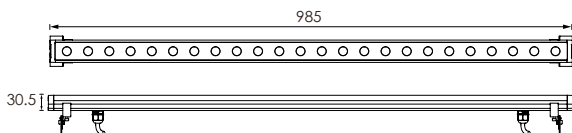

Linear Beam Wall Washer RIO

aluminium

333 317

LED Power
24V - 14,5W
120/240V - 15W

Colour Temp
2000K
3000K
6000K

Luminous
1331 lm
1092 lm

LIGHT DISTRIBUTION

10°x32°

333 318

LED Power
24V - 29W
120/240V - 35W

Colour Temp
2000K
3000K
6000K

Luminous
2590 lm
2126 lm

LIGHT DISTRIBUTION

10°x32°