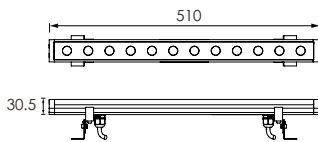

Linear Beam Wall Washer RIO

aluminium

333 317

LED Power
24V - 14,5W
120/240V - 15W

Colour Temp
2000K
3000K
6000K

Luminous
1331 lm
1092 lm

LIGHT DISTRIBUTION

10°x32°

333 318

LED Power
24V - 29W
120/240V - 35W

Colour Temp
2000K
3000K
6000K

Luminous
2590 lm
2126 lm

LIGHT DISTRIBUTION

10°x32°