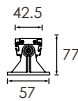

Linear Beam Wall Washer RIO

aluminium

333 317

LED Power
24V - 14,5W
120/240V - 15W

Colour Temp
2000K
3000K
6000K

Luminous
1331 lm
1092 lm

LIGHT DISTRIBUTION

10°x32°

333 318

LED Power
24V - 29W
120/240V - 35W

Colour Temp
2000K
3000K
6000K

Luminous
2590 lm
2126 lm

LIGHT DISTRIBUTION

10°x32°