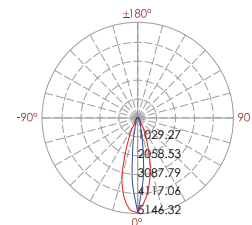

Linear Beam Wall Washer RIO

aluminium

333 317

LED Power
24V - 14,5W
120/240V - 15W

Colour Temp
2000K
3000K
6000K

Luminous
1331 lm
1092 lm

LIGHT DISTRIBUTION

10°x32°

333 318

LED Power
24V - 29W
120/240V - 35W

Colour Temp
2000K
3000K
6000K

Luminous
2590 lm
2126 lm

LIGHT DISTRIBUTION

10°x32°