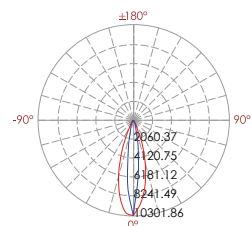

Linear Beam Wall Washer RIO

aluminium

333 317

LED Power
24V - 14,5W
120/240V - 15W

Colour Temp
2000K
3000K
6000K

Luminous
1331 lm
1092 lm

LIGHT DISTRIBUTION

10°x32°

333 318

LED Power
24V - 29W
120/240V - 35W

Colour Temp
2000K
3000K
6000K

Luminous
2590 lm
2126 lm

LIGHT DISTRIBUTION

10°x32°